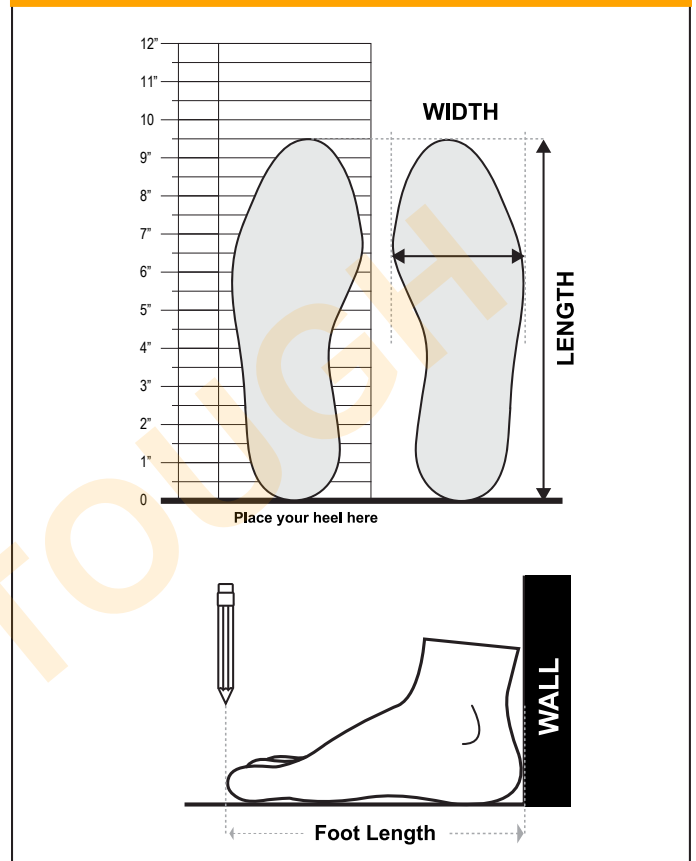

**SIZE CHART**

EU	UK	US
36	3	4.5
37	4	5
38	5	5.5
39	6	6
40	6.5	7
41	7	8
42	8	8.5
43	9	9.5
44	10	10
45	10.5	11
46	11	11.5
47	12	12.5
48	13	13.5

**FOOT MEASURING GUIDE**

**3 EASY STEPS TO MEASURE**

1. Place your feet on a piece of paper or align against the wall.
2. Mark the paper at the back of your heel and at the end of the longest toe.
3. Measure the distance between these two points in a straight line, & repeat the same steps for the other foot.

If your foot is longer, use the larger measurement to find your shoe size by referencing the size chart above. If your measurement is in between sizes & the shoes don't come in half sizes, please round up to the next size.